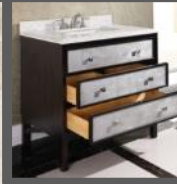

WB-1636L

WB-1838L

Bathroom Vanity
- WB - 1838L

W 38" x D 23.6" x H 35"
Material: Solid Thailand Oak Wood with
Leather Carving
Finish: Dark Walnut
Top: New Beige Marble
Sink: White Ceramic Sink
2 Doors
Faucet Hole: 3 Pre-drilled holes for 8"
widespread faucet
Faucet purchase separately