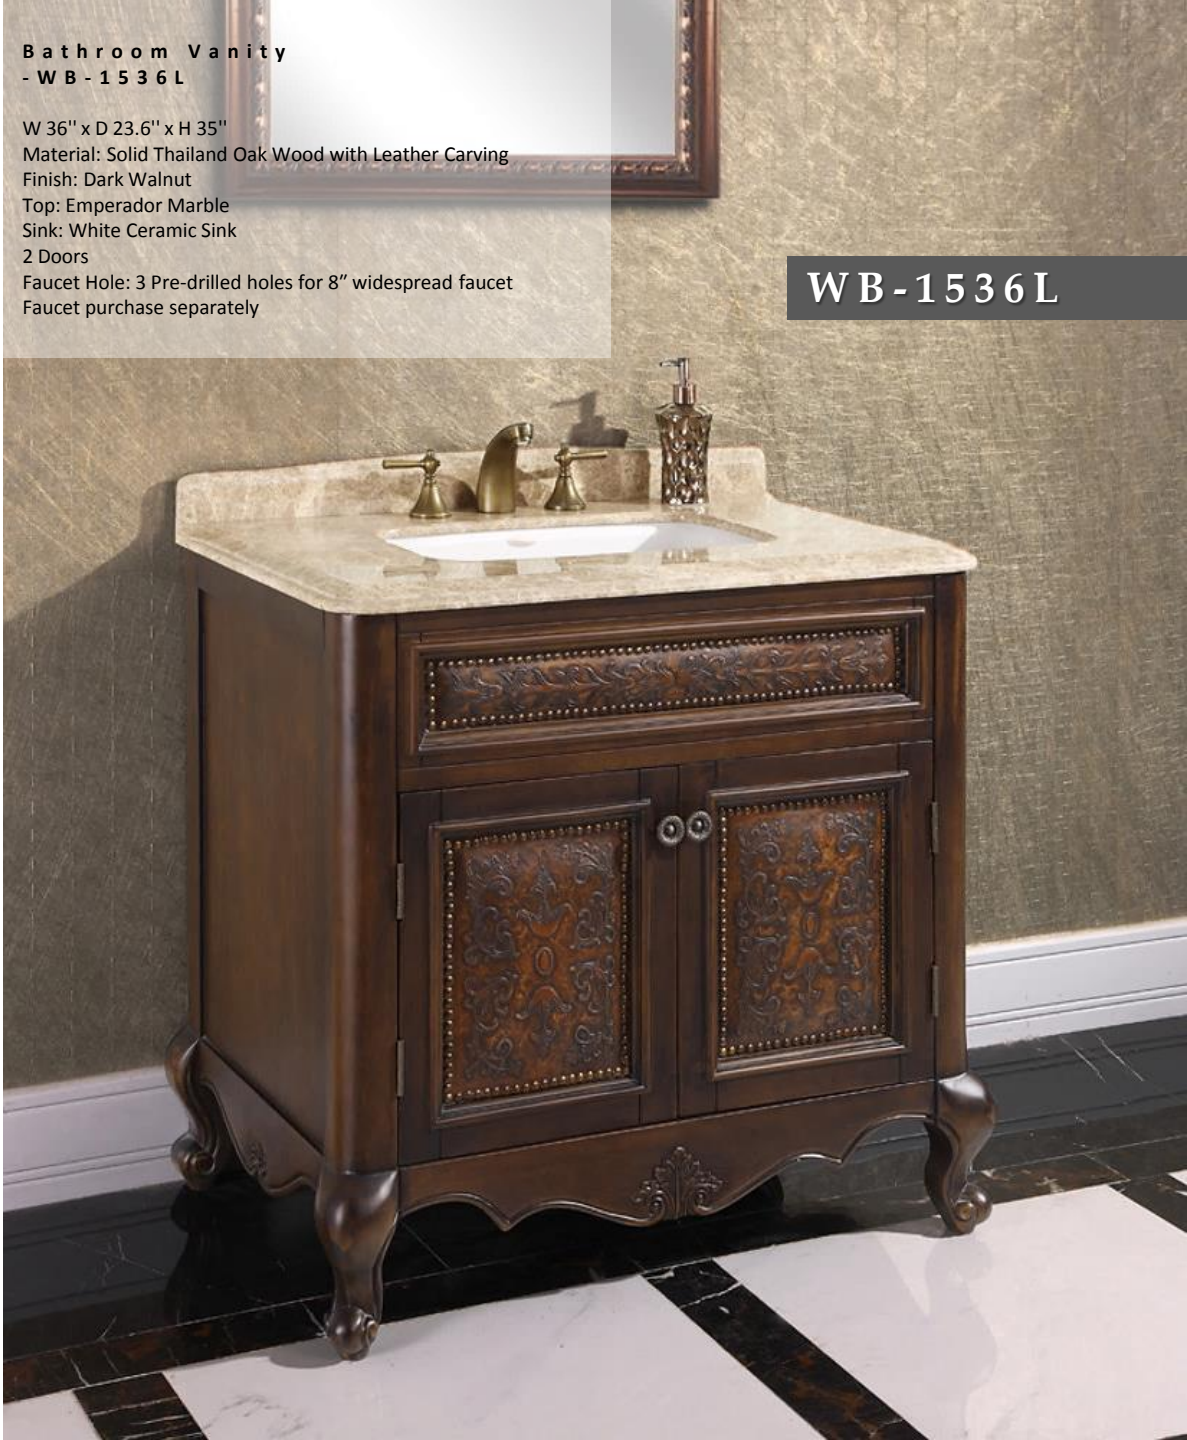

Rainforest Brown

WB-1460L

**Bathroom Vanity
- WB-1460L**

W 60" x D 23.6" x H 35"
Material: Solid Thailand Oak Wood
Finish: Antique Light Walnut
Top: Rainforest Brown Marble Top or Wood Vein Marble Top
Sink: White Ceramic Sink
4 Doors
Faucet Hole: 3 Pre-drilled holes for 8" widespread faucet
Faucet purchase separately

Bathroom Vanity
- WB - 1536 L

W 36" x D 23.6" x H 35"

Material: Solid Thailand Oak Wood with Leather Carving

Finish: Dark Walnut

Top: Emperador Marble

Sink: White Ceramic Sink

2 Doors

Faucet Hole: 3 Pre-drilled holes for 8" widespread faucet

Faucet purchase separately

WB-1536L

Bathroom Vanity
- WB - 1636 L

W 36" x D 23.6" x H 35"
Material: Solid Thailand Oak Wood with
Leather Carving
Finish: Cherry Brown
Top: Emperador Marble
Sink: White Ceramic Sink
1 Drawer with Soft Closing Hinge
Faucet Hole: 3 Pre-drilled holes for 8"
widespread faucet
Faucet purchase separately

Bathroom Vanity
-WB-2772L

W72" X D23.6" X H35"

Material: Solid Thailand Oak Wood with Leather Carving

Finish: Antique Light Walnut

Top: Rainforest Brown Marble Top

Sink: White Ceramic Sink

4 Doors

Faucet Hole: 3 Pre-drilled holes for 8" widespread faucet