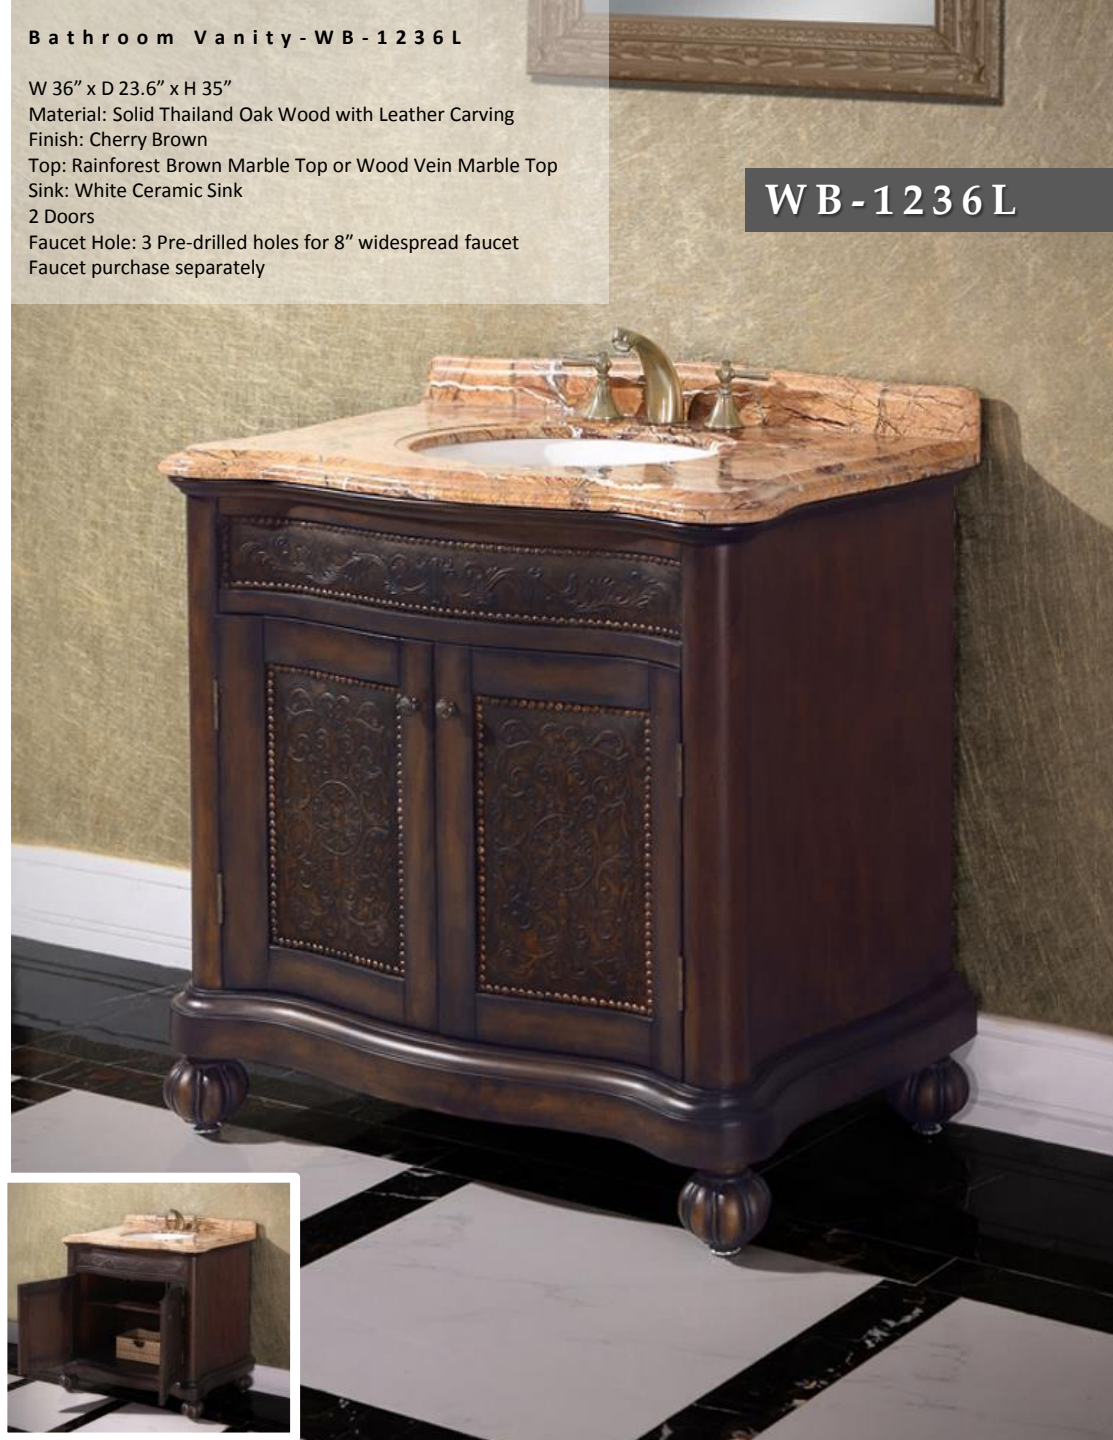

Finish: Cherry Brown

Top: Rainforest Brown Marble Top or Wood Vein Marble Top

Sink: White Ceramic Sink

2 Doors

Faucet Hole: 3 Pre-drilled holes for 8" widespread faucet

Faucet purchase separately

WB-1236L

Wood Vein

Rainforest Brown

WB-1460L

**Bathroom Vanity
- WB-1460L**

W 60" x D 23.6" x H 35"
Material: Solid Thailand Oak Wood
Finish: Antique Light Walnut
Top: Rainforest Brown Marble Top or Wood Vein Marble Top
Sink: White Ceramic Sink
4 Doors
Faucet Hole: 3 Pre-drilled holes for 8" widespread faucet
Faucet purchase separately

Bathroom Vanity
- WB - 1536 L

W 36" x D 23.6" x H 35"

Material: Solid Thailand Oak Wood with Leather Carving

Finish: Dark Walnut

Top: Emperador Marble

Sink: White Ceramic Sink

2 Doors

Faucet Hole: 3 Pre-drilled holes for 8" widespread faucet

Bathroom Vanity
-WB-2772L

W72" X D23.6" X H35"

Material: Solid Thailand Oak Wood with Leather Carving

Finish: Antique Light Walnut

Top: Rainforest Brown Marble Top

Sink: White Ceramic Sink

4 Doors

Faucet Hole: 3 Pre-drilled holes for 8" widespread faucet