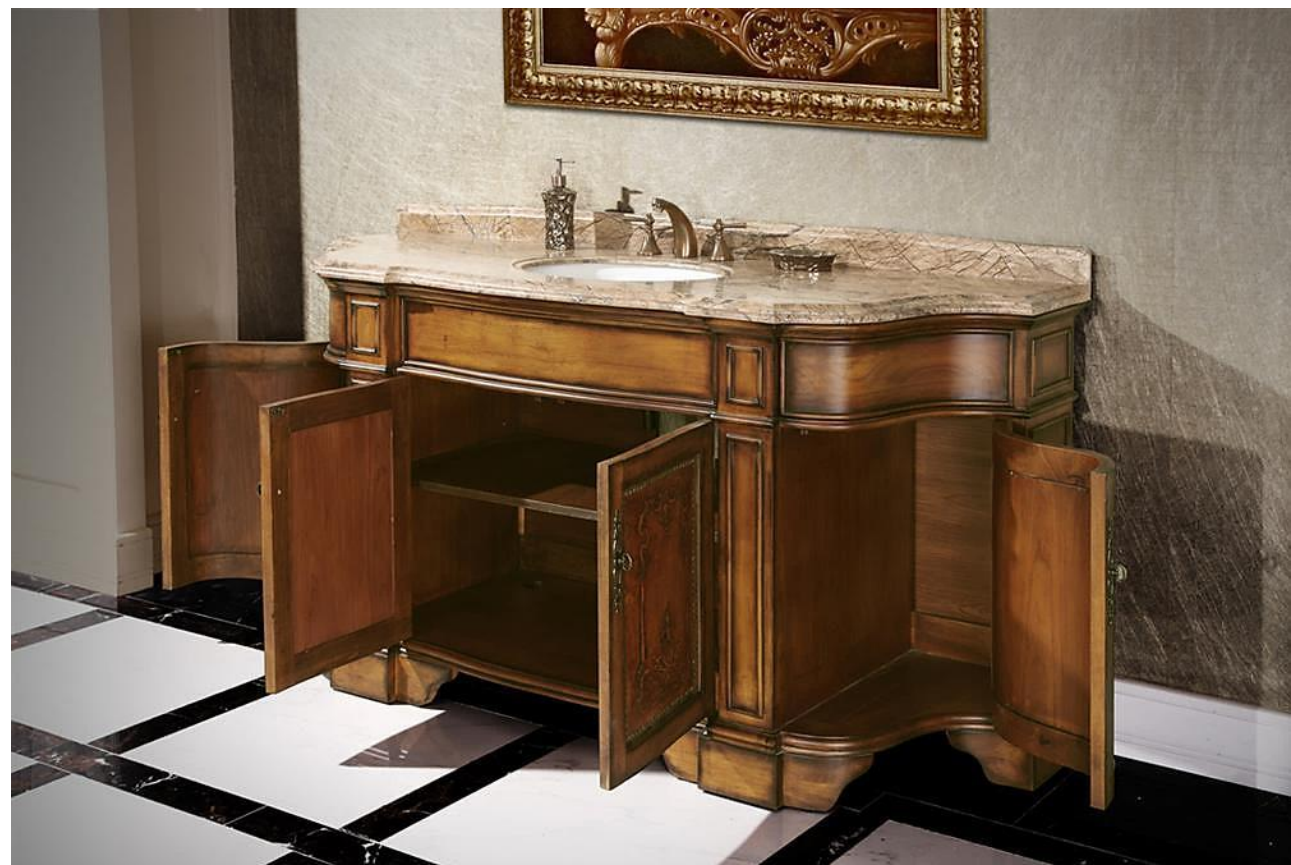

Finish: Dark Chocolate

Top: Carrara White Marble

Sink: White Ceramic

2 Doors and 3 Drawers with Soft Closing Hinges

Faucet Hole: 3 Pre-drilled holes for 8" widespread faucet

Faucet purchase separately

WB-2772L

Bathroom Vanity
-WB-2772L

W72" X D23.6" X H35"

Material: Solid Thailand Oak Wood with Leather Carving

Finish: Antique Light Walnut

Top: Rainforest Brown Marble Top

Sink: White Ceramic Sink

4 Doors

Faucet Hole: 3 Pre-drilled holes for 8" widespread faucet

Faucet Purchase Separately

WB-2848L

Bathroom Vanity
- WB - 2848 L

W48" X D23.6" X H35.8"

Material: Solid Thailand Oak Wood with Leather Carving
Finish: Dark Cherry

Top: Emperador Marble Top

Sink: White Ceramic Sink